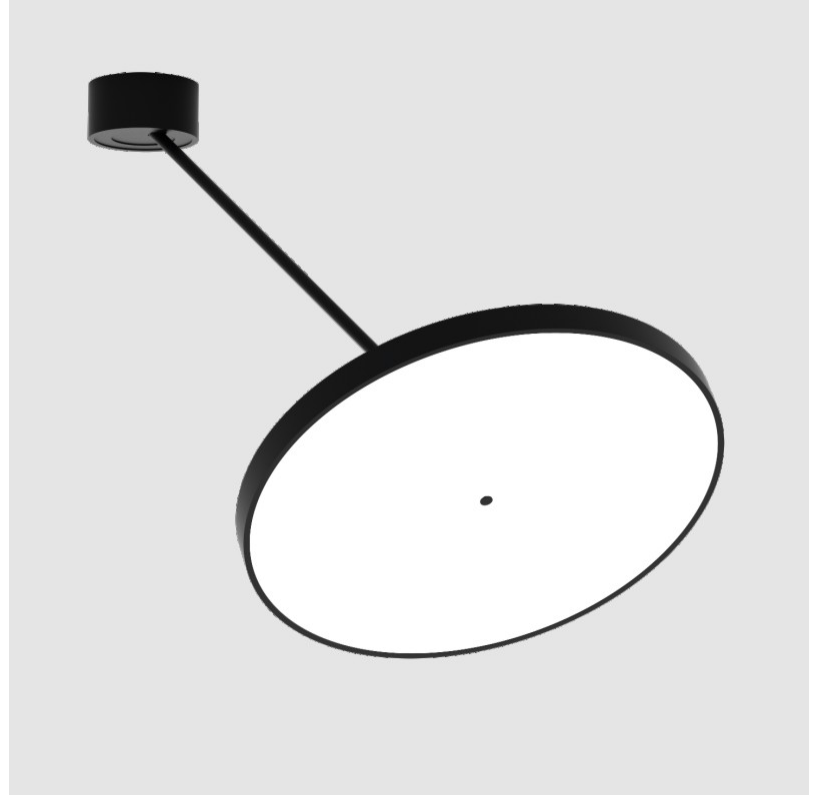

GENERAL

Series: Sign Diva Dancer
Subseries: Sign Diva Dancer
Brand: Prolicht
Division: Architectural
Mounting Type: Suspension
Mounting Location: Ceiling
Subcategory: Pendant

PHYSICAL

Shape: Round
Diameter (mm): 570
Diameter (in): 22 ⁷/₁₆
Height (mm): 870
Depth (mm): 72
Height (in): 34 ¹/₄
Depth (in): 2 ¹³/₁₆
Extension (mm): 750
Extension (in): 29 ¹/₂
Light Distribution: Adjustable / Direct
Weight (kg): 4.660
Weight (lbs): 10.273
Diffuser: PMMA - Opal / Micro-Prism / Sparkling Secret / Vintage Industrial
Fixture Finish: SSR / BKV / CWI / CRY / HAB / UFT / ITA / RUA / FTG / MYG / LOD / PUS / FRO / FUP / KIA / POP / BLS / SPG / MEY / GOH / GUM / CHC / COM / ABZ / JAG / OBR / MOS / ROR
Fixture Material: Extruded Aluminum / Steel

ELECTRICAL

Lamp Type: LED (Zhaga Standard)
Input Wattage (W): 49
Dimming: Tri-Mode (Non-Dimming and Phase Dimming (120Vac only) and 0-10V Dimming)
Driver Included: Yes
Driver Location: Integrated
Driver Type: Constant Current - Universal
Driver Class: Class 2
Input Voltage (V): 120 - 277
Constant Current (MA): 350

LED

Color Temperature (*K): 2700 / 3000 / 3500 / 4000
Max. Delivered Lumen (lm): 4978 / 5337 / 5384 / 5494
Nominal Lumen (lm): 6199 / 6646 / 6705 / 6842
CRI: >90 CRI
Lamp Life (hrs): 50000

OPTICAL

Adjustability: Rotational Canopy 170°; Tilting Canopy ±50°; Tilting Head ±90°

RATINGS AND CERTIFICATIONS

Certified By: Certified for North American Standards
IP rating: IP20