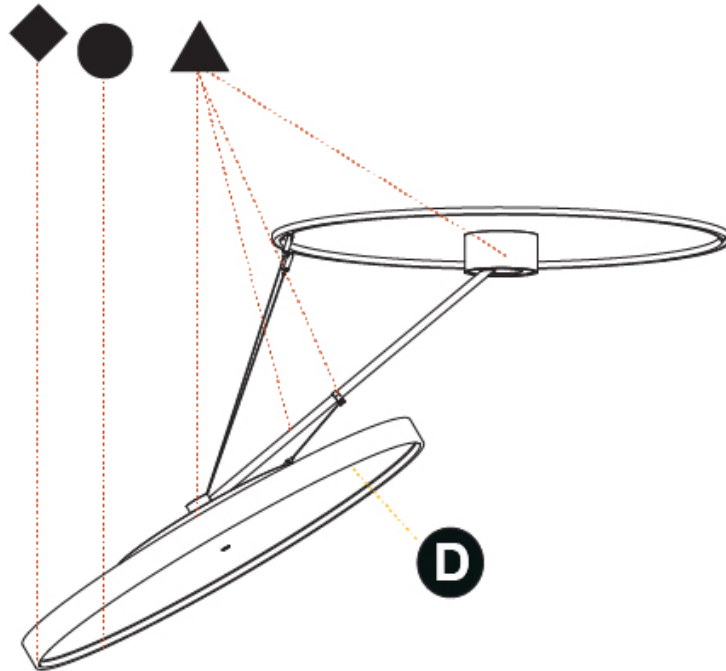

SIGN DIVA DANCER KORONA SUSPENSION

A30881-

PROJECT	_____
TYPE	_____
SPECIFIER	_____
QUANTITY	_____
DATE	_____